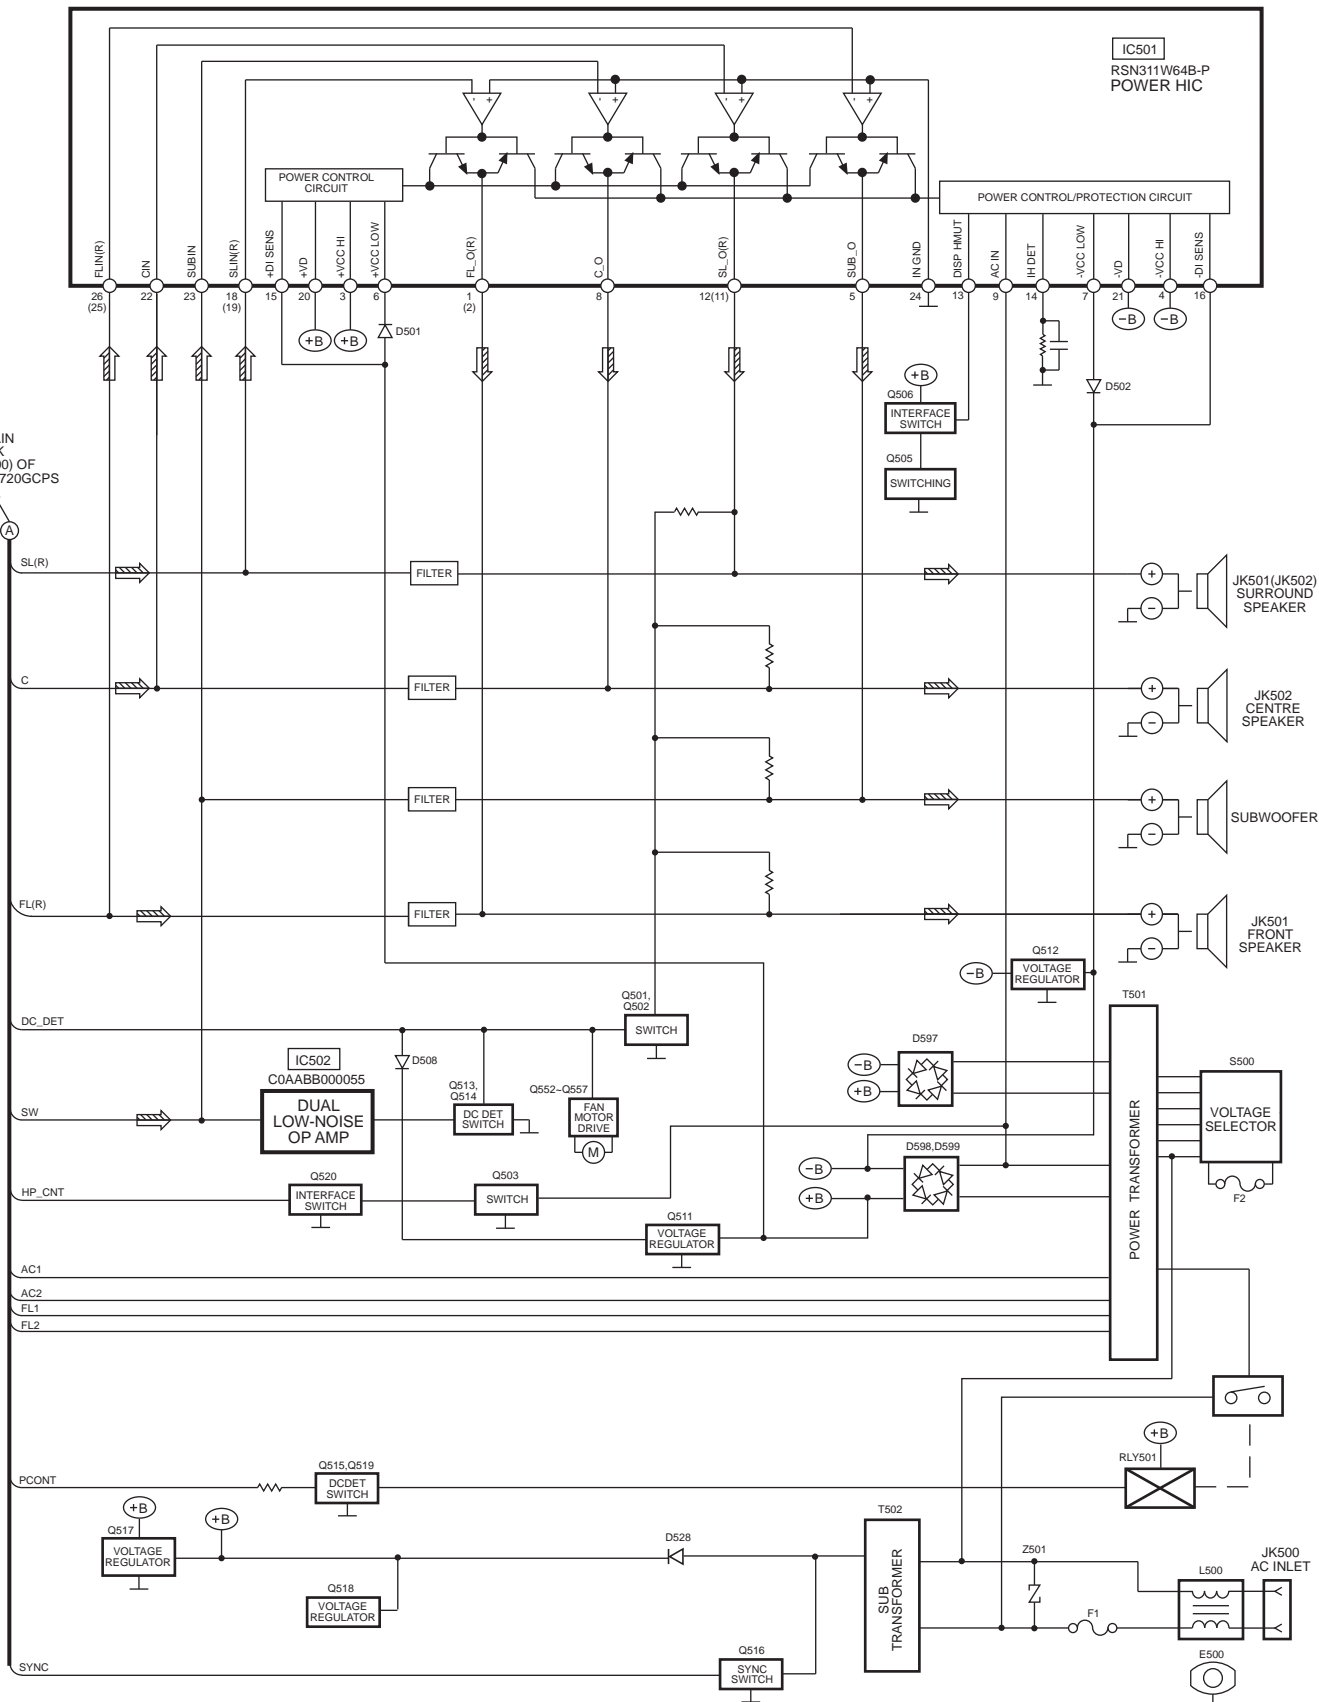

IC501
RSN311W64B-P
POWER HIC

POWER CONTROL
CIRCUIT

POWER CONTROL/PROTECTION
CIRCUIT

TO MAIN
BLOCK
(JK2000) OF
SA-HT720GCPS

SIGNAL LINES